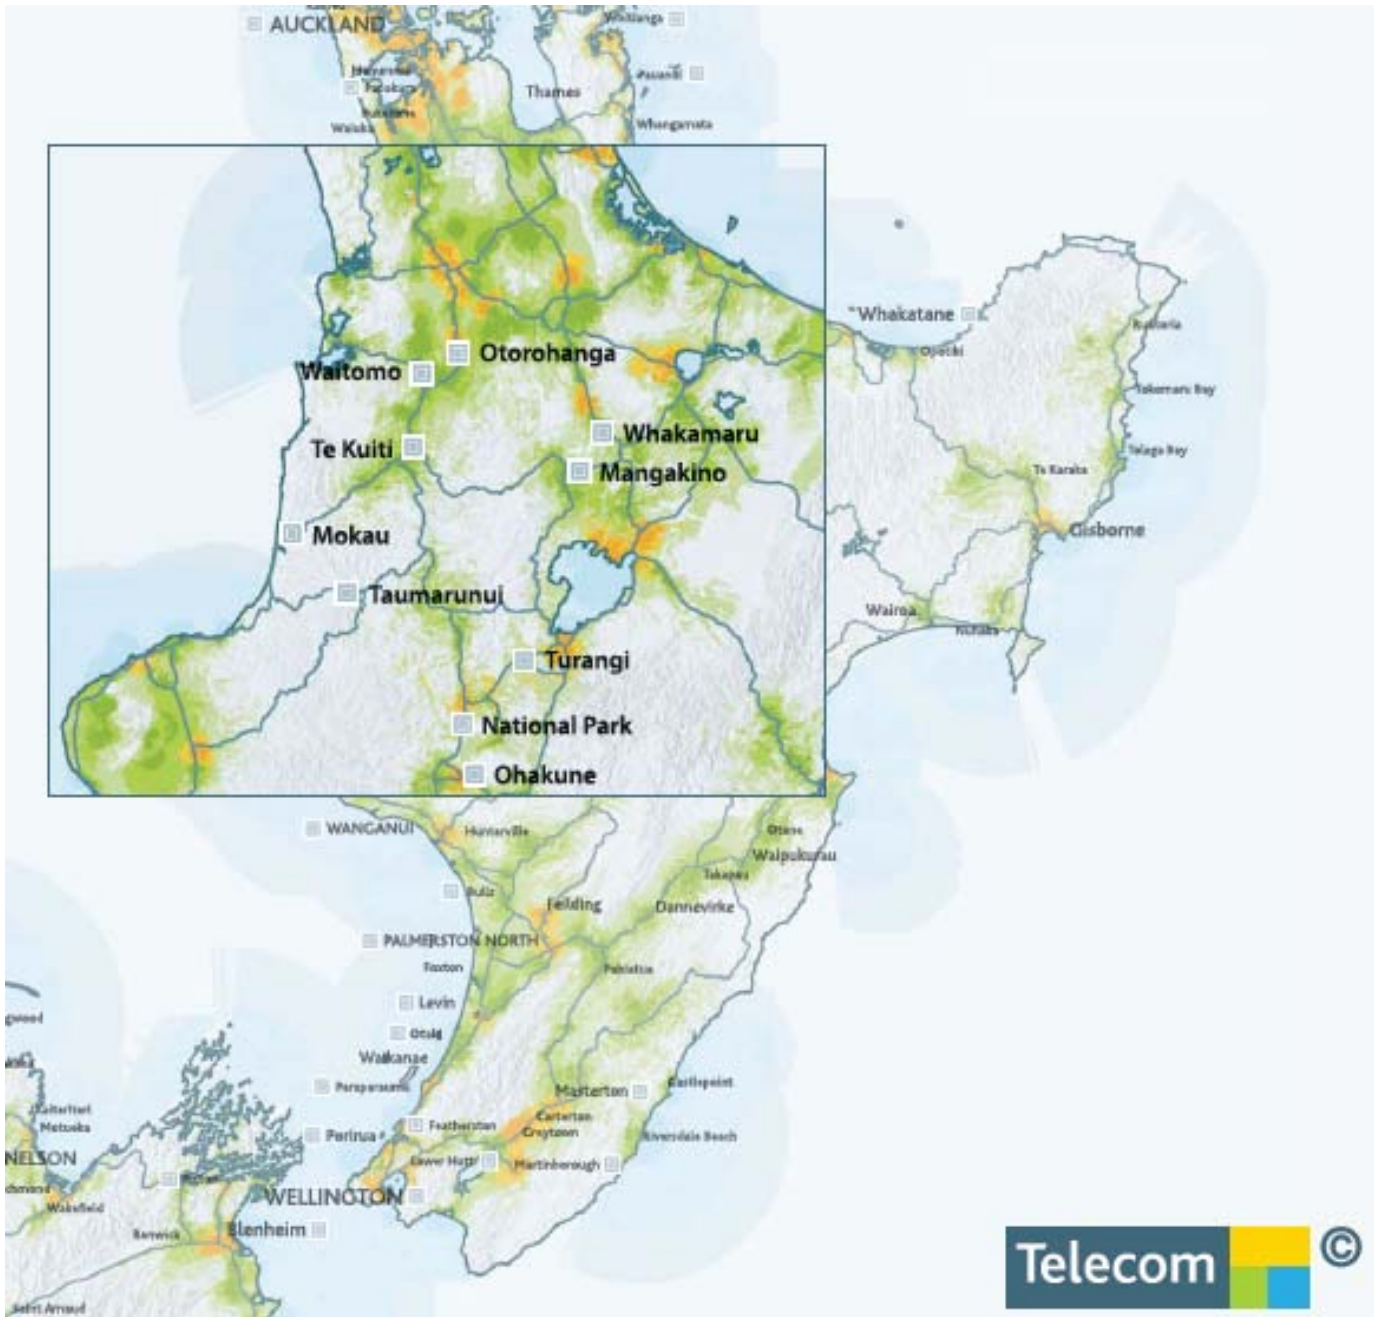

ADVANCED METERING IN REMOTE REGIONAL AREAS

KCE Country

Low Use ICPs